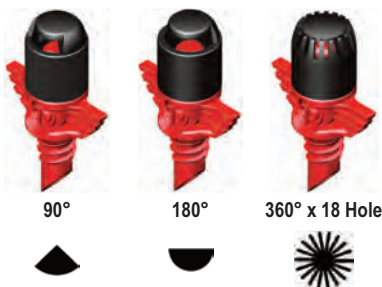

THE HEIGHT OF THE AQUILA™ JET SPRAYS MAY VARY SLIGHTLY DEPENDING ON BASE AND CAP SELECTED

Aquila™ Jets

SPRAYS

Micro Sprays

Optimum performance is achieved at low operating pressures as indicated in the table below by the blue shaded rows.